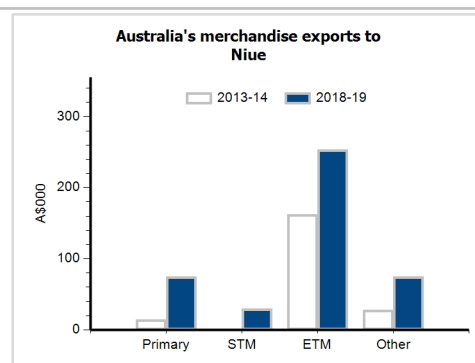

Economic indicators (a)

	2014	2015	2016	2017	2018	2019
GDP (US$b) (current prices)	na	na	24.9	na	na	na
GDP per capita (US$)	na	na	15,480.8	na	na	na
GDP PPP (Int'l $b)	na	na	na	na	na	na
GDP per capita PPP (Int'l $)	na	na	na	na	na	na
Real GDP growth (% change yoy)	na	na	na	na	na	na
Current account balance (US$b)	na	na	na	na	na	na
Current account balance (% GDP)	na	na	17.7	na	na	na
Inflation (% change yoy)	1.5	0.7	2.2	na	na	na
Unemployment (% labour force)	na	na	na	na	na	na