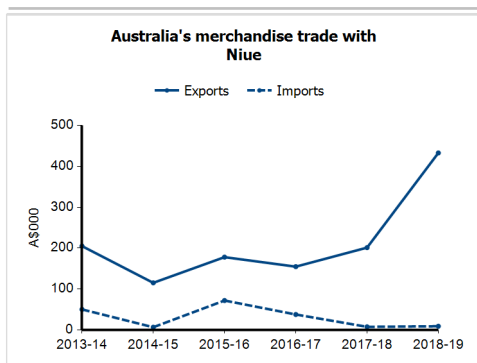

Economic indicators (a)

	2014	2015	2016	2017	2018	2019
GDP (US$b) (current prices)	na	na	24.9	na	na	na
GDP per capita (US$)	na	na	15,480.8	na	na	na
GDP PPP (Int'l $b)	na	na	na	na	na	na
GDP per capita PPP (Int'l $)	na	na	na	na	na	na
Real GDP growth (% change yoy)	na	na	na	na	na	na
Current account balance (US$b)	na	na	na	na	na	na
Current account balance (% GDP)	na	na	17.7	na	na	na
Inflation (% change yoy)	1.5	0.7	2.2	na	na	na
Unemployment (% labour force)	na	na	na	na	na	na